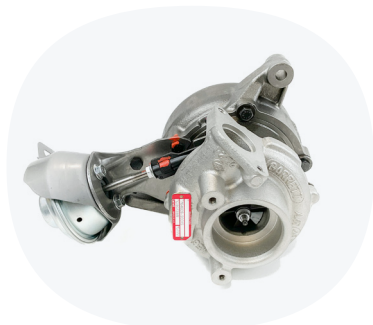

OE REF. CARMAKER *Applicazione | Application*

762463-8006M CHEVROLET GTB1549VK - CAPTIVA/ANTARA 2.0 D E4

DUBHE REF. **53102268L** REVISIONATO | REMAN

OE REF. CARMAKER *Applicazione | Application*

716665-8002M FIAT GT1749V - 147 JTD 16V 418KW EURO 3