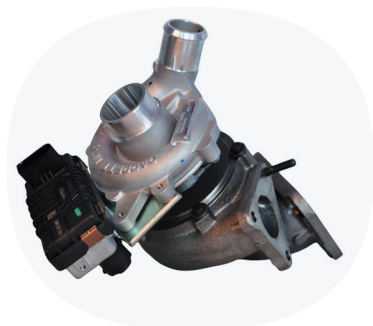

DUBHE REF. **53102791L** REVISIONATO | REMAN

OE REF. CARMAKER *Applicazione | Application*
753519-8009M FORD GTA1749VK - TRANSIT 2.2TDCI 96KW E4