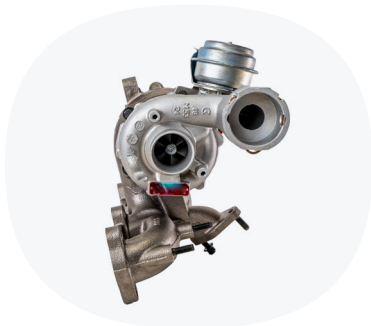

DUBHE REF. **53102279L** REVISIONATO | REMAN

OE REF. CARMAKER *Applicazione | Application*

721021-8006M VOLKSWAGEN GTA1749MV-BORA TDI 150 228KW EURO 3