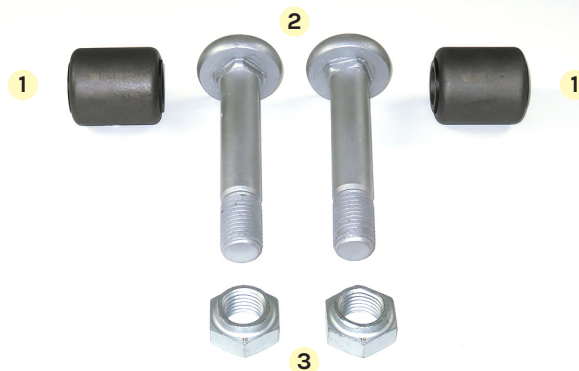

Dubhe ref.: **LEM1000.43**

Adattabile a / Suitable for: **0203159800/K**

BPW

Balestra/Spring: 70 mm

Item N°	Adatt.le a Suitable for	Dubhe ref.	Notes	Q.ty
1	0203159800	LEM1000.04		2
2	0334105050	LEM9530004.0	M30x3,5-172	2
3	0326015010	LEM9630006.1	M30	2