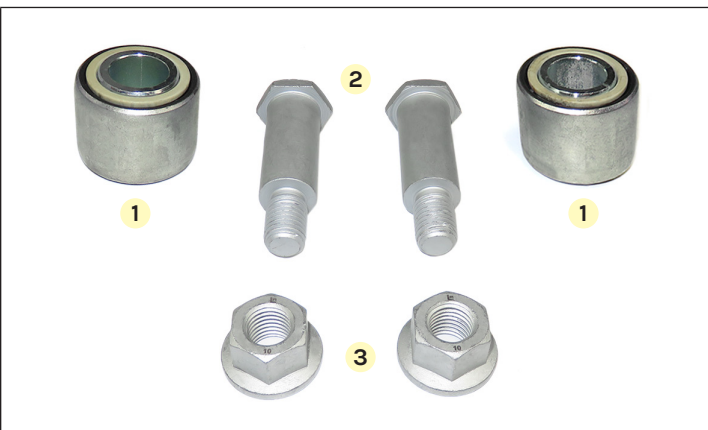

Dubhe ref.: **LEM1080.11**
Adattabile a / Suitable for: **41288750/K**
IVECO Stralis 2007
Barra stabilizzatrice posteriore - Rear stabilizer bar

Item N°	Adatt.le a Suitable for	Dubhe ref.	Notes	Q.ty
1	41288750	LEM1080.09		2
2	42120135	LEM9520007.1	M20x2,5-91	2
3	16750725	LEM9620032.1	M20x2,5	2

Dubhe ref.: **LEM1080.12**
Adattabile a / Suitable for: **41288750/K1**
IVECO Stralis 2016 E6
Barra stabilizzatrice posteriore - Rear stabilizer bar

Item N°	Adatt.le a Suitable for	Dubhe ref.	Notes	Q.ty
1	41288750	LEM1080.09		2
2	41016078	LEM9520003.0	M20x1,5-91	2
3	8161193	LEM9620008.1	M20x1,5	2