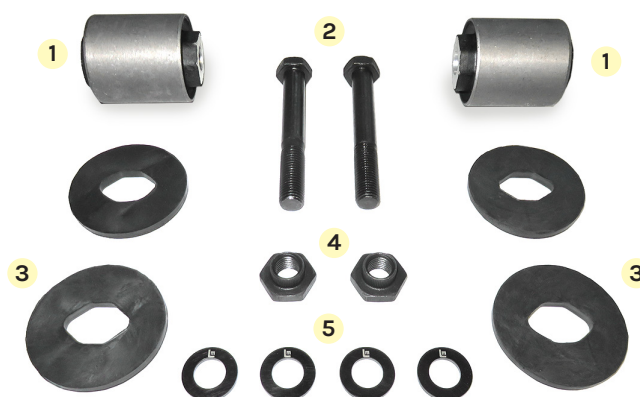

Dubhe ref.: **LEM1053.12**

Adattabile a / Suitable for: **2250372/K**

SCANIA 4-Series-PGRT Series

(veic. prod. Sudamerica - Latin America produced vehicles)

Item N°	Adatt.le a Suitable for	Dubhe ref.	Notes	Q.ty
1	2250372	LEM1053.05		2
2	1394816	LEM9016054.0	M16x2-115	2
3	1385170	LEM1494.30		4
4	1360514	LEM9616037.0	M16	2
5	1502404	LEM9817019.0	17x30x3	4