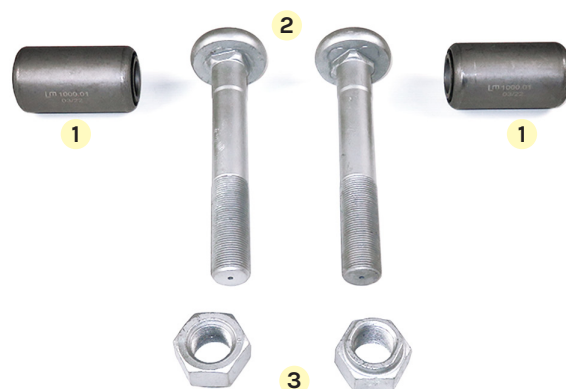

Dubhe ref.: **LEM1000.37**

Adattabile a / Suitable for: **0203160600/K1**

BPW

Balestra/Spring: 100 mm

Item N°	Adatt.le a Suitable for	Dubhe ref.	Notes	Q.ty
1	0203160600	LEM1000.00		2
2	0334105090	LEM9530005.0	M30x2 - L=208	2
* bullone a 2 diametri / 2-diameter bolt				
3	0326015020	LEM9630024.0	M30	2

Dubhe ref.: **LEM1000.38**

Adattabile a / Suitable for: **0203169000/K**

BPW

Balestra/Spring: 100 mm

Item N°	Adatt.le a Suitable for	Dubhe ref.	Notes	Q.ty
1	0203169000	LEM1000.01		2
2	0334105030	LEM9530002.0	M30x3,5 - L=200	2
* bullone a 1 diametro / 1-diameter bolt				
3	0326015010	LEM9630006.1	M30	2

Dubhe ref.: **LEM1000.39**

Adattabile a / Suitable for: **0203169000/K1**

BPW

Balestra/Spring: 100 mm

Item N°	Adatt.le a Suitable for	Dubhe ref.	Notes	Q.ty
1	0203169000	LEM1000.01		2
2	0334105090	LEM9530005.0	M30x2 - L=208	2
* bullone a 2 diametri / 2-diameter bolt				
3	0326015020	LEM96300024.0	M30	2