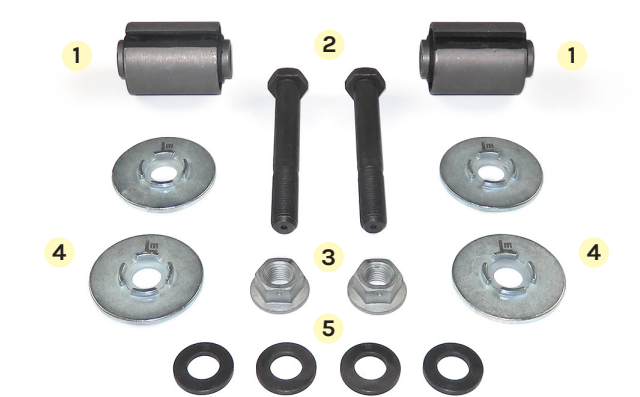

Dubhe ref.: **LEM1071.01**

Adattabile a / Suitable for: **98413847/K**

IVECO EuroCargo

Balestra anteriore - Front spring

Item N°	Adatt.le a Suitable for	Dubhe ref.	Notes	Q.ty
1	98413847	LEM1071.00		2
2	16635634	LEM9016047.0	M16x2-120	2
3	17309335	LEM9616033.0	M16x2	2
4	98414015	LEM9816003.0		4
5	17092174	LEM9817004.0		4