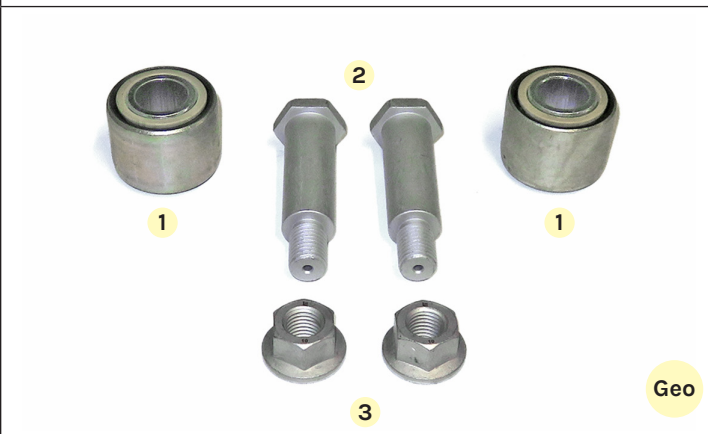

Dubhe ref.: **LEM1089.49**
Adattabile a / Suitable for: **20533294/K**
VOLVO FH12-FH16-FM9-FM12-FH-FM
Balestra anteriore (lato anteriore) - Front spring (front side)

Item N°	Adatt.le a Suitable for	Dubhe ref.	Notes	Q.ty
1	20533294	LEM1089.48		1
2	21620168	LEM9020056.1	M20x2,5-221	1
3	20794342	LEM9820020.0	M20x2,5	1