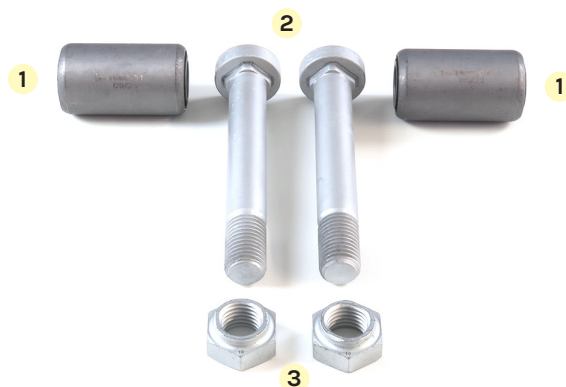

Dubhe ref.: **LEM1000.37**

Adattabile a / Suitable for: **0203160600/K1**

BPW

Balestra/Spring: 100 mm

Item N°	Adatt.le a Suitable for	Dubhe ref.	Notes	Q.ty
1	0203160600	LEM1000.00		2
2	0334105090	LEM9530005.0	M30x2 - L=208	2
* bullone a 2 diametri / 2-diameter bolt				
3	0326015020	LEM9630024.0	M30	2

Dubhe ref.: **LEM1000.38**

Adattabile a / Suitable for: **0203169000/K**

BPW

Balestra/Spring: 100 mm

Item N°	Adatt.le a Suitable for	Dubhe ref.	Notes	Q.ty
1	0203169000	LEM1000.01		2
2	0334105030	LEM9530002.0	M30x3,5 - L=200	2
* bullone a 1 diametro / 1-diameter bolt				
3	0326015010	LEM9630006.1	M30	2

Dubhe ref.: **LEM1000.39**

Adattabile a / Suitable for: **0203169000/K1**

BPW

Balestra/Spring: 100 mm

Item N°	Adatt.le a Suitable for	Dubhe ref.	Notes	Q.ty
1	0203169000	LEM1000.01		2
2	0334105090	LEM9530005.0	M30x2 - L=208	2
* bullone a 2 diametri / 2-diameter bolt				
3	0326015020	LEM96300024.0	M30	2