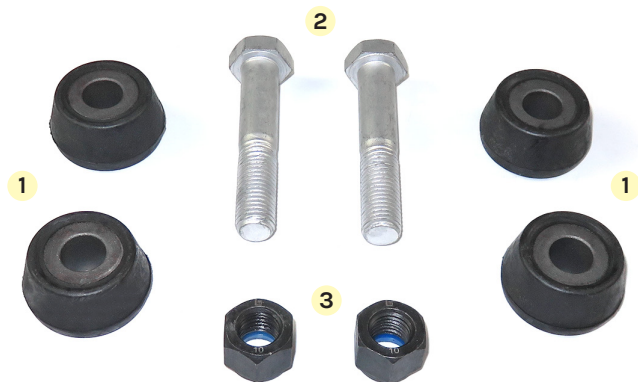

Dubhe ref.: **LEM2541.06**

Adattabile a / Suitable for: **2196775/K**

SCANIA 4-Series-P-,R-,T- Series-L-,P-,G-,R-,S- Series
Barra stabilizzatrice - Stabilizer bar (2°T)

Item N°	Adatt.le a Suitable for	Dubhe ref.	Notes	Q.ty
1	2196775	LEM2541.05		4
2	1397309	LEM9016055.0	M16x90	2
3	1387576	LEM9616036.0	M16	2