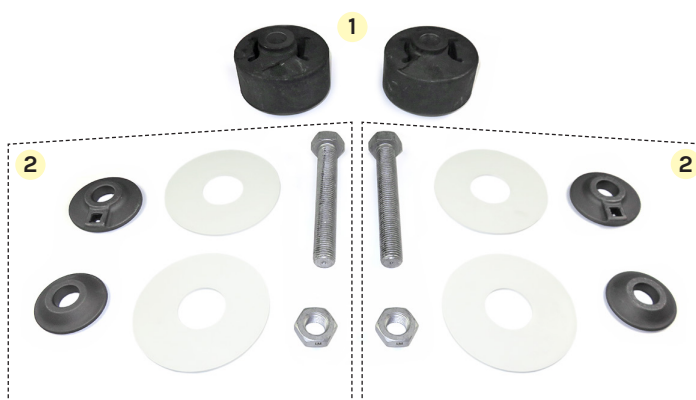

Dubhe ref.: **LEM1000.34**

Adattabile a / Suitable for: **4177302800/K**

SAF

Item N°	Adatt.le a Suitable for	Dubhe ref.	Notes	Q.ty
1	4177302800	LEM1000.22		2
2	3434366100	LEM1000.42	KIT	2