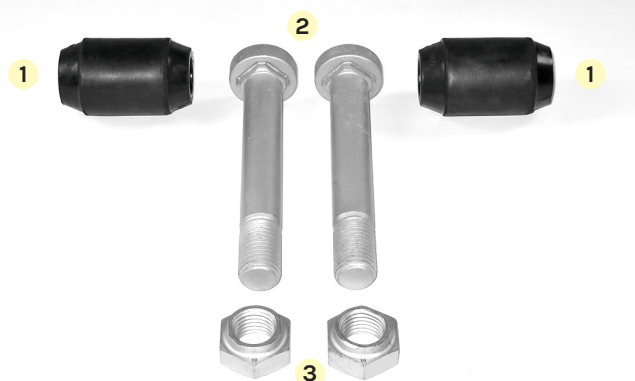

Adattabile a / Suitable for: **0203160600/K**

BPW

Balestra/Spring: 100 mm

Item N°	Adatt.le a Suitable for	Dubhe ref.	Notes	Q.ty
1	0203160600	LEM1000.00		2
2	0334105030	LEM9530002.0	M30x3,5 - L=200	2
* bullone a 1 diametro / 1-diameter bolt				
3	0326015010	LEM9630006.1	M30	2

Dubhe ref.: **LEM1000.37**

Adattabile a / Suitable for: **0203160600/K1**

BPW

Balestra/Spring: 100 mm

Item N°	Adatt.le a Suitable for	Dubhe ref.	Notes	Q.ty
1	0203160600	LEM1000.00		2
2	0334105090	LEM9530005.0	M30x2 - L=208	2
* bullone a 2 diametri / 2-diameter bolt				
3	0326015020	LEM9630024.0	M30	2