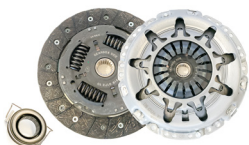

AYGO/C1/107/YARIS 1.0

Kit frizione | Clutch Kit

Brand Premium

Per | For LCV

AP0560

46343149

FIAT