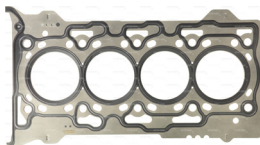

ASX 1.8 - LANCER VII

Guarnizione, Testata | Gasket, cylinder head

Brand Premium

Per | For LCV

877665

22312-2A700

HYUNDAI / KIA