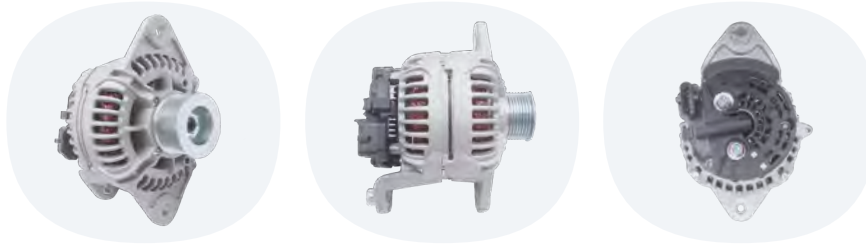

DUBHE REF	CROSS REF	SUITABLE FOR | INFO	BRAND
430665M	[IVECO] 5801543477	TECTOR 6 - F4AFE612 E6 V24/A150/8 alette/ribs - Con puleggia/With pulley	Mec-Diesel