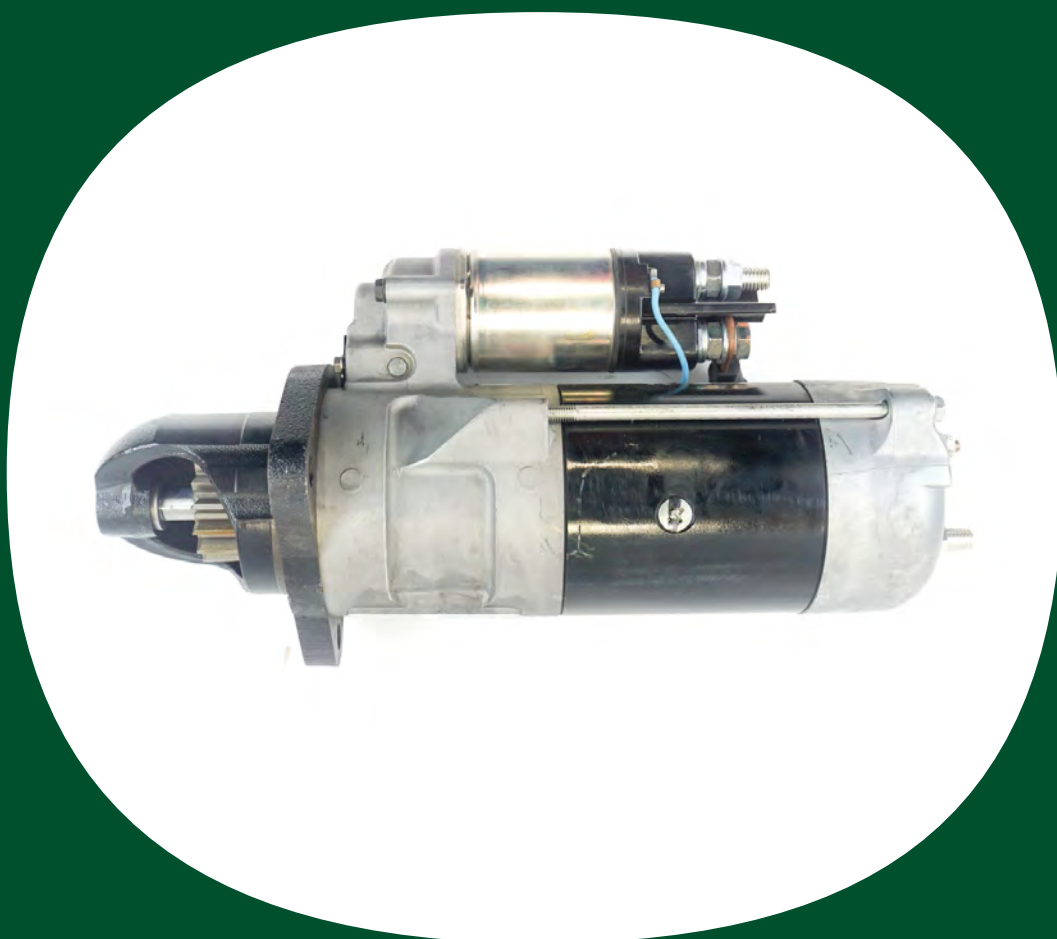

Motorini d'avviamento / Starters

Veicoli commerciali pesanti
Heavy duty vehicle