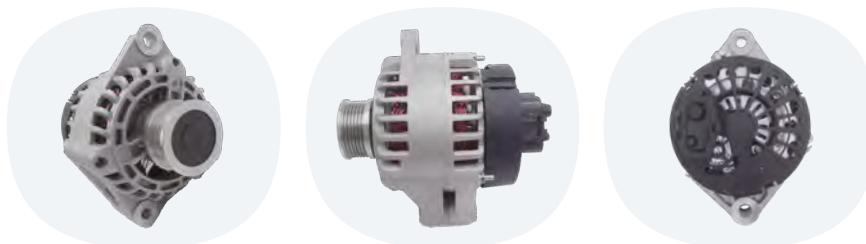

DUBHE REF	CROSS REF	SUITABLE FOR INFO	BRAND
432057M	[FIAT] K56029574AA	FREEMONT 2.0 JTD 4X4 V12/A150/6 alette/ribs - Con puleggia/With pulley	Mec-Diesel

DUBHE REF	CROSS REF	SUITABLE FOR INFO	BRAND
432067MM	[FIAT] MQA1766	DOBLO/PANDA/G.PUNTO 1.1/1.2/1.4 V12/A70/5 alette/ribs - Puleggia/Pulley Ø 54[mm] Con puleggia multipla/With multi-pulley	Premium

DUBHE REF	CROSS REF	SUITABLE FOR INFO	BRAND
432740M	[FIAT] 5802407298	DUCATO 2.3D/ DAILY VI V12/A200/7 alette/ribs - Puleggia/Pulley Ø 56,1[mm] Con puleggia a ruota libera/With a freewheel pulley	Mec-Diesel

ALTERNATIVI ALTERNATIVES			
432740		V12/A200/7 alette/ribs - Puleggia/Pulley Ø 56,1[mm] Con puleggia a ruota libera/With a freewheel pulley	PREMIUM

DUBHE REF	CROSS REF	SUITABLE FOR INFO	BRAND
432990	[FIAT] 52182437	DUCATO 140 2.2 E6 V12/A220	Premium