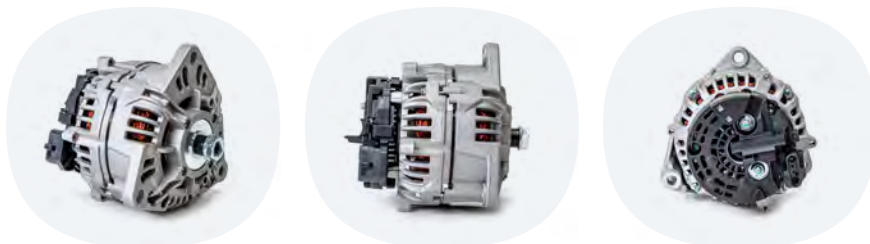

DUBHE REF	CROSS REF	SUITABLE FOR | INFO	BRAND
430870M	[MAN] 51.26101-7278	TGA18/40/TGL/TGM/TGS/TGX V24/A120 - Senza Puleggia/No pulley	Mec-Diesel