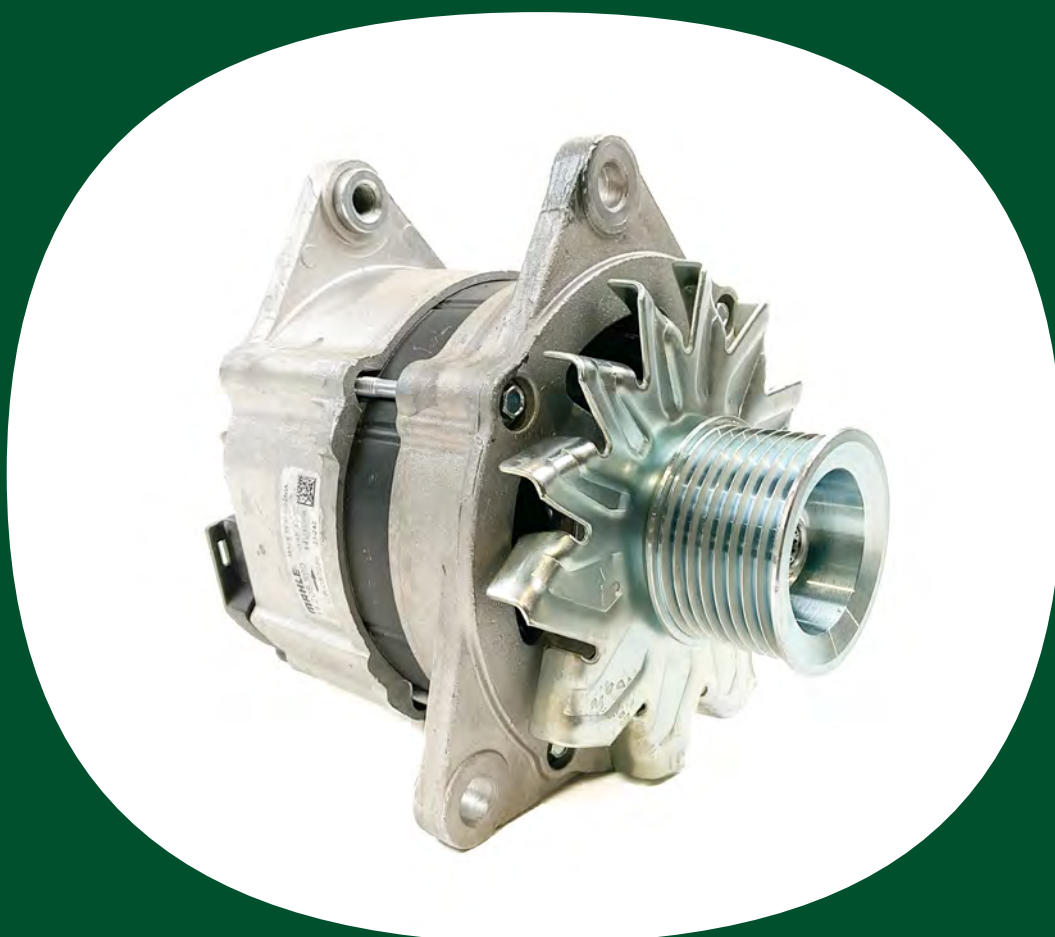

Alternatori / Alternators

*Veicoli commerciali pesanti
Heavy duty vehicle*