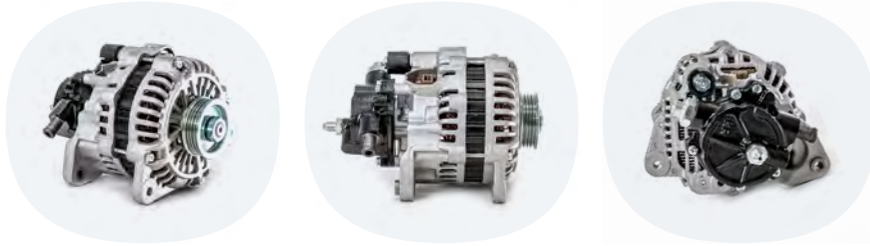

DUBHE REF	CROSS REF	SUITABLE FOR | INFO	BRAND
431430M	[FORD] 1017500	TRANSIT 2.4/2.5-4HD/4HA V12/A95/4 alette/ribs - Puleggia/Pulley Ø 64[mm] Con puleggia cinghia Poly-V/With Poly-V belt pulley	Mec-Diesel