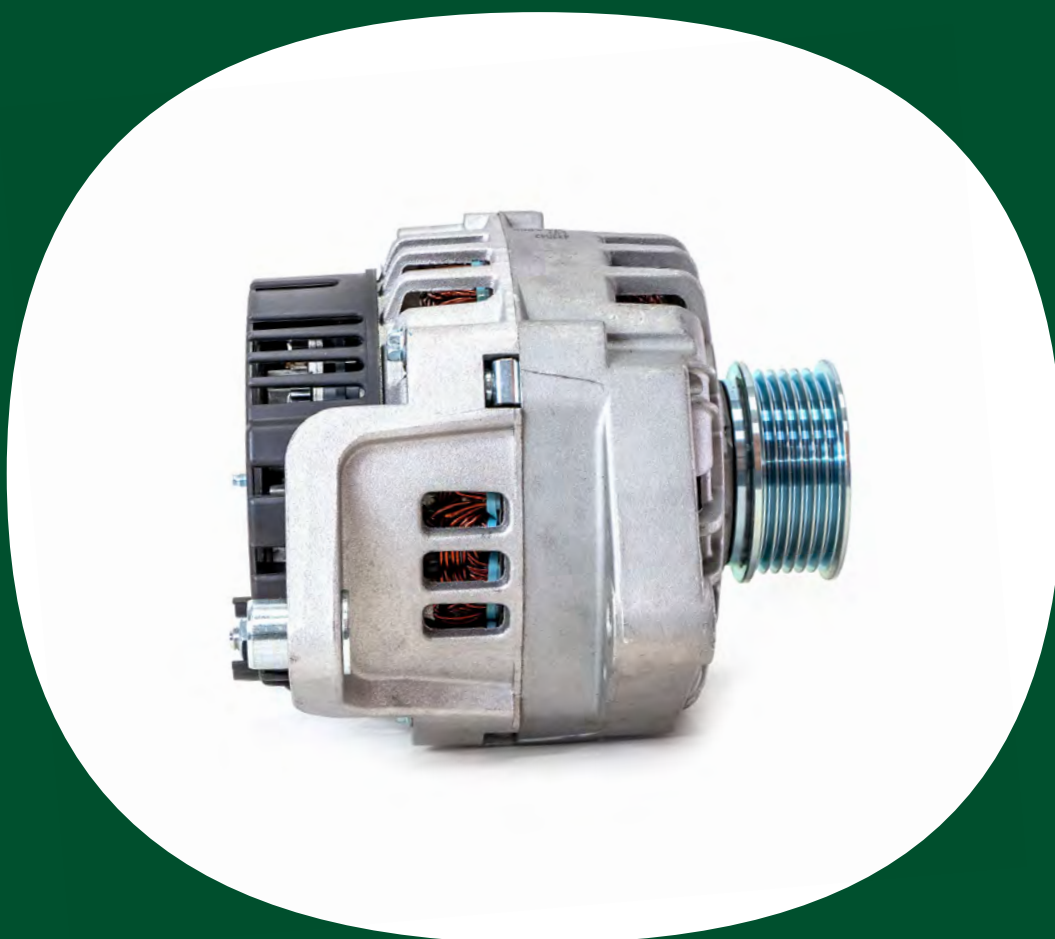

Alternatori / Alternators

Veicoli commerciali leggeri e autovetture
Light commercial vehicles and passenger cars