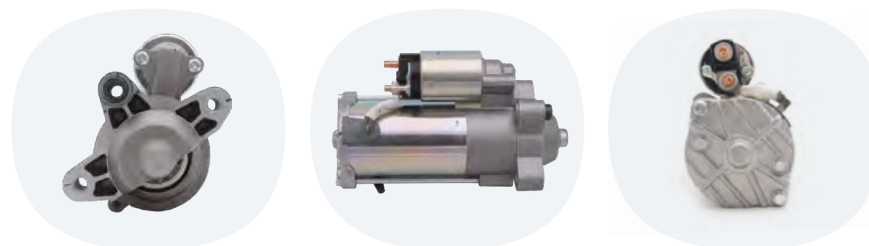

DUBHE REF	CROSS REF	SUITABLE FOR | INFO	BRAND
333002	[FORD] 6G9N-11000-FA	KUGA/C-MAX/MONDEO 2.0 TDCI V12/KW2,2/11 denti/teeth	Premium