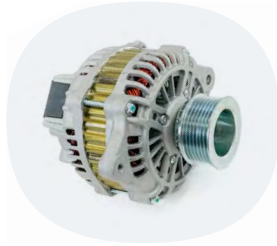

DUBHE REF	CROSS REF	SUITABLE FOR | INFO	BRAND
430275	[ISUZU] 8984819051	NNR-NPR E.6 V24/A90	Mec-Diesel