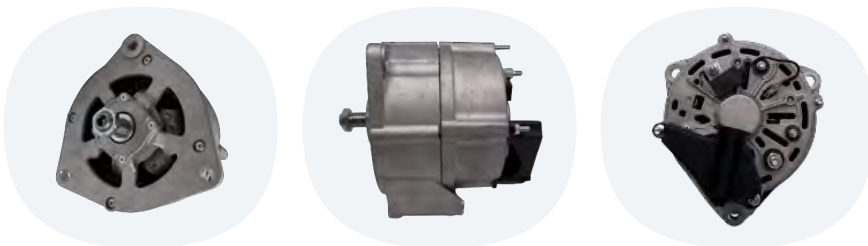

DUBHE REF	CROSS REF	SUITABLE FOR | INFO	BRAND
430470M	[MB] 101549202	ACTROS/AXOR/ATEGO V24/A100/9 alette/ribs - Senza Puleggia/No pulley	Mec-Diesel