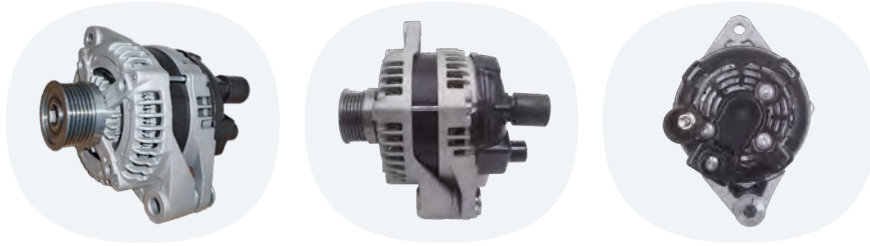

DUBHE REF	CROSS REF	SUITABLE FOR INFO	BRAND
431890	[FIAT] 504033459	DUCATO 2.8 JTD V12/A120/6 alette/ribs	Premium

DUBHE REF	CROSS REF	SUITABLE FOR INFO	BRAND
432020M	[FIAT] 51854103	DOBLO 1.3 MJT-188/199A /A120/6 alette/ribs - Puleggia/Pulley Ø 54[mm] Con puleggia a ruota libera/With a freewheel pulley	Mec-Diesel

DUBHE REF	CROSS REF	SUITABLE FOR INFO	BRAND
432023M	[FIAT] 9676143580	DUCATO 2.2HDI-4HV PUMA V12/A150/6 alette/ribs Con puleggia a ruota libera/With a freewheel pulley	Mec-Diesel

DUBHE REF	CROSS REF	SUITABLE FOR INFO	BRAND
432025M	[FIAT] 51784845	PUNTO/PANDA/500 1.3 MJT V12/A90/6 alette/ribs - Con puleggia/With pulley	Mec-Diesel

DUBHE REF	CROSS REF	SUITABLE FOR INFO	BRAND
432054M	[FIAT] 51820624	GIULIETTA 1.6 JTDM V12/A120/6 alette/ribs - Puleggia/Pulley Ø 54[mm] Con puleggia a ruota libera/With a freewheel pulley	Mec-Diesel

DUBHE REF	CROSS REF	SUITABLE FOR INFO	BRAND
432055M	[FIAT] 51884351	GIULIETTA 2.0 JTDM-940 V12/A120/6 alette/ribs Con puleggia a ruota libera/With a freewheel pulley	Mec-Diesel

ALTERNATIVI ALTERNATIVES			
432055		V12/A120/6 alette/ribs - Puleggia/Pulley Ø 54[mm] Con puleggia a ruota libera/With a freewheel pulley	PREMIUM

DUBHE REF	CROSS REF	SUITABLE FOR INFO	BRAND
432056M	[FIAT] 51808561	DOBLO/DUCATO 1.6/2.0 MJTD V12/A150/6 alette/ribs Con puleggia a ruota libera/With a freewheel pulley	Mec-Diesel