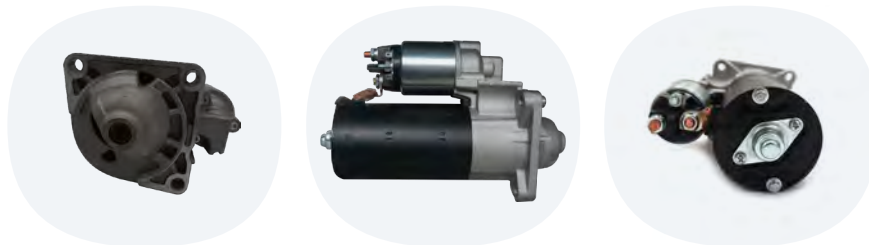

DUBHE REF	CROSS REF	SUITABLE FOR | INFO	BRAND
332049M	[OPEL] 12 02 216	ASTRA J 2.0 CDTI - A 20 DT V12/KW2,2/11 denti/teeth	Mec-Diesel